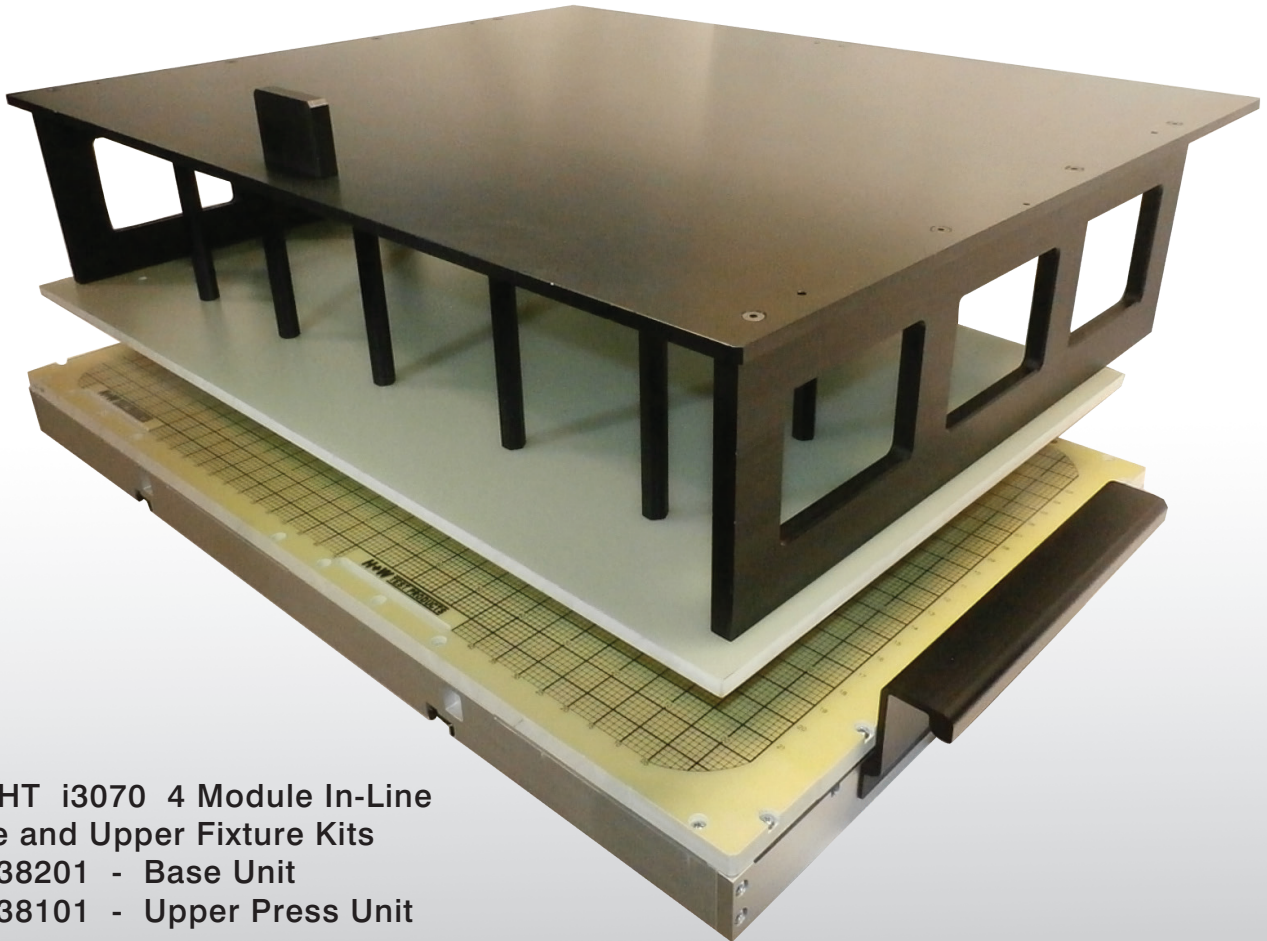

H+W TEST PRODUCTS

***Automated In-Line TEST FIXTURE KITS,
for ICT and Functional Testing***

KEYSIGHT i3070 4 Module In-Line
Base and Upper Fixture Kits
K3K38201 - Base Unit
K3K38101 - Upper Press Unit

KEYSIGHT In-Line Automated Handler Fixtures

i3070 Series 5i In-Line 2 Module Fixture Kits
i3070 Series 5i In-Line 4 Module Fixture Kits
i1000D Medalist SFP +
i1000 FLEXICORE In-Line Fixture Kits

58 Industrial Court Seekonk, MA 02771-2017 • 508-336-3200
hwtestproducts.com • info@hwtestproducts.com