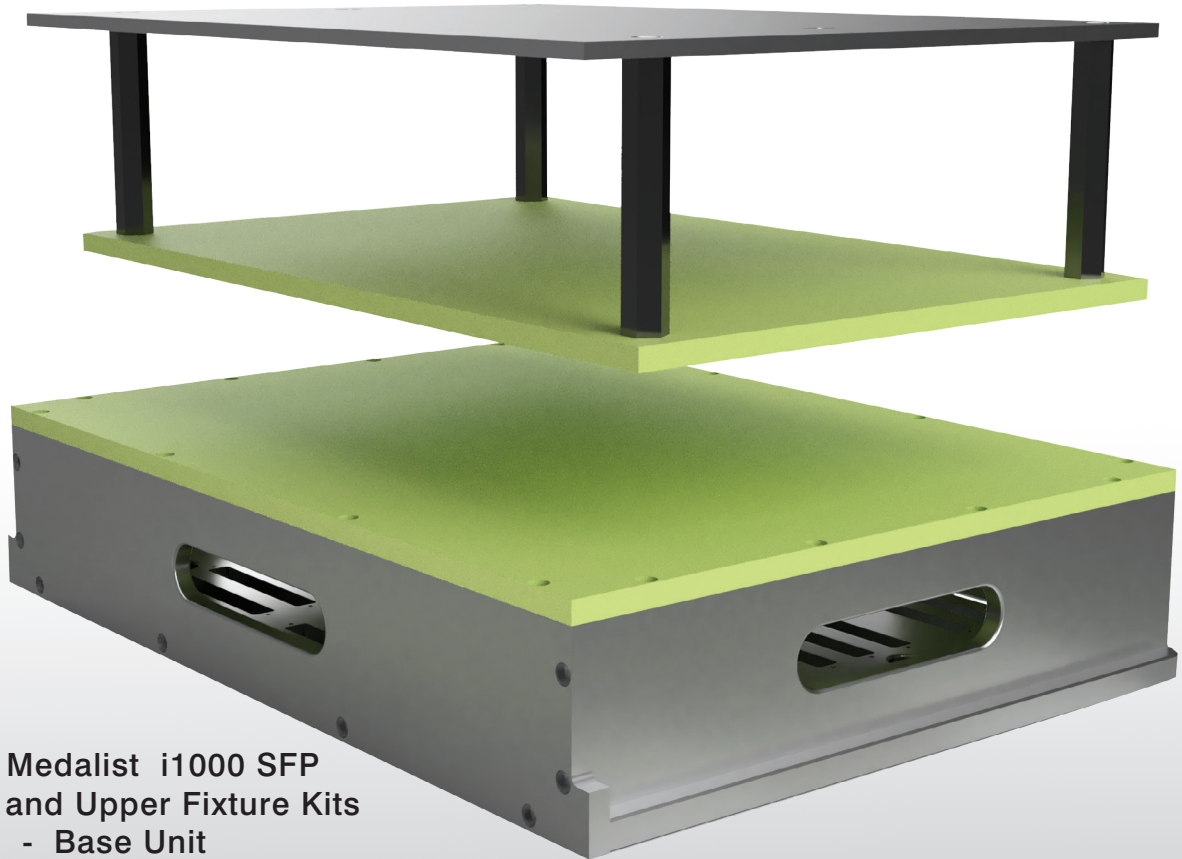

# **H+W** TEST PRODUCTS

***Automated In-Line TEST FIXTURE KITS,  
for ICT and Functional Testing***

KEYSIGHT i1000 FLEXICORE  
In-Line Base and Upper Fixture Kits  
K1F22201 - Base Unit  
K1F22101 - Upper Press Unit

## **KEYSIGHT In-Line Automated Handler Fixtures**

i3070 Series 5i In-Line 2 Module Fixture Kits  
i3070 Series 5i In-Line 4 Module Fixture Kits  
i1000D Medalist SFP +  
i1000 FLEXICORE In-Line Fixture Kits

# ***H+W*** TEST PRODUCTS

***Automated In-Line TEST FIXTURE KITS,  
for ICT and Functional Testing***

KEYSIGHT Medalist i1000 SFP  
In-Line Base and Upper Fixture Kits  
K1K12201 - Base Unit  
K1K12101 - Upper Press Unit