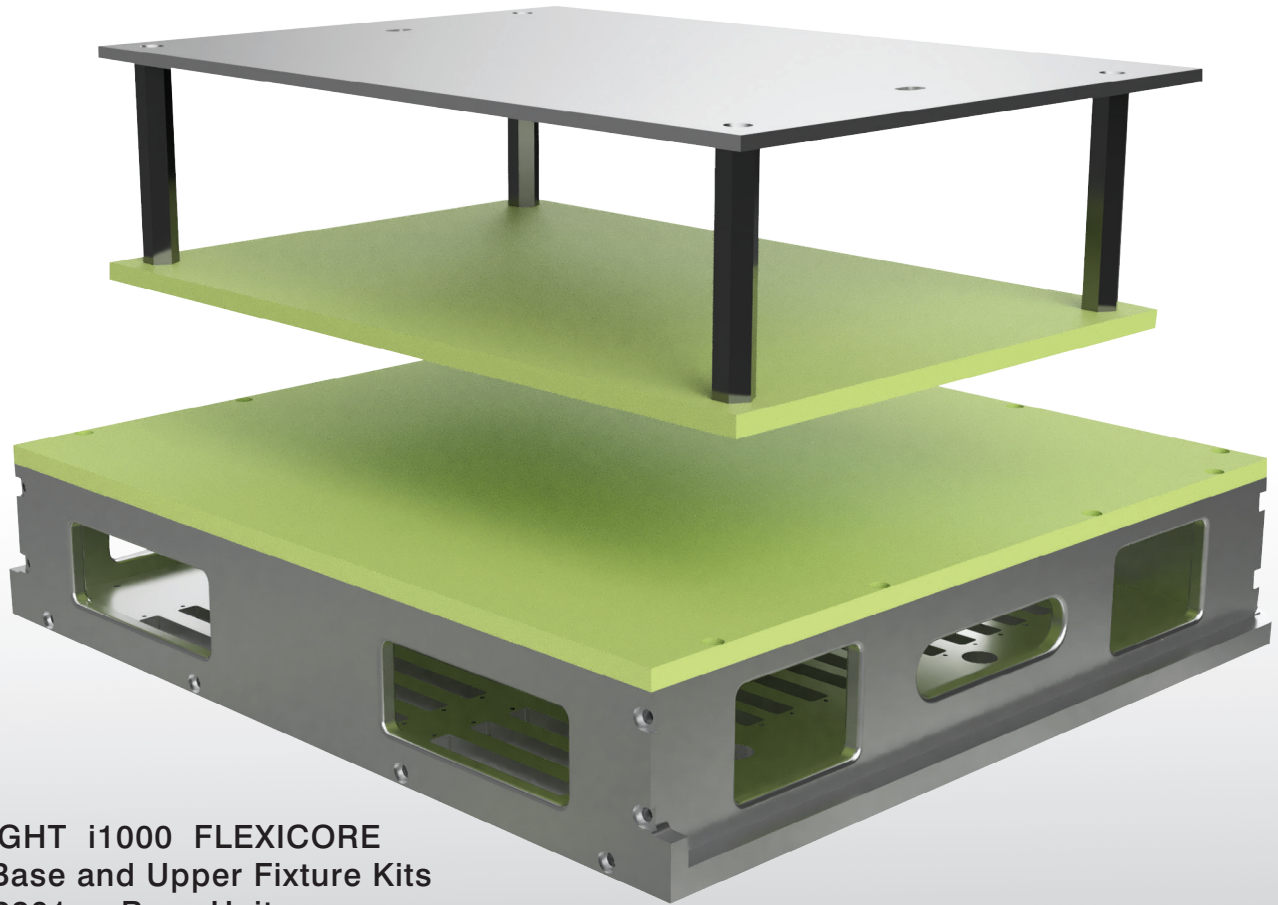

# **H+W** TEST PRODUCTS

***Automated In-Line TEST FIXTURE KITS,  
for ICT and Functional Testing***

KEYSIGHT i1000 FLEXICORE  
In-Line Base and Upper Fixture Kits  
K1F22201 - Base Unit  
K1F22101 - Upper Press Unit

## **KEYSIGHT In-Line Automated Handler Fixtures**

i3070 Series 5i In-Line 2 Module Fixture Kits  
i3070 Series 5i In-Line 4 Module Fixture Kits  
i1000D Medalist SFP +  
i1000 FLEXICORE In-Line Fixture Kits